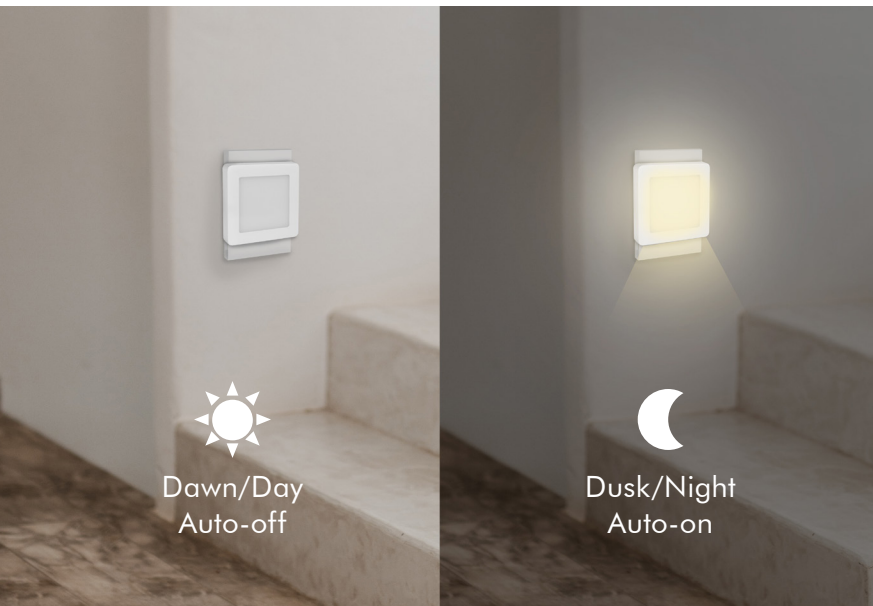

## Auto illumination for safer home at night

The LogiLink Night Light emits pleasant warm white light and provides orientation in the dark. With twilight sensor, the light is automatically switched on during darkness, perfect for bedroom, baby room, kitchen, staircase or dark hallways.

## Easy to Use

Slide switch for High, Low or Off mode

## Flat and Ultra-Slim Design

Adapts to any home décor and fits into any electrical socket.

## Gentle Ambient Light

Warm white light that is easy for your eyes, while bright enough to light up your way in the darkness.